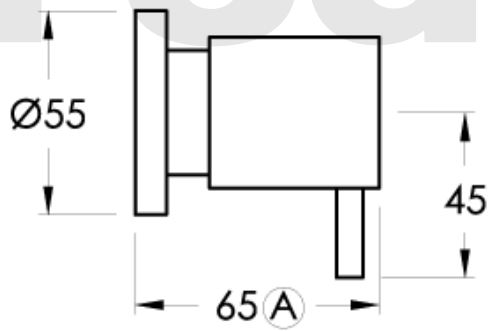

Brodware

Ⓐ Approximate distance

CITY STIK

XX Indicates finish
Manufacturing engineers of quality commercial and residential fittings
Dimensions subjects to change without notice. All dimensions are approximate
Copyright © Brodware Industries 2013. www.brodware.com.au