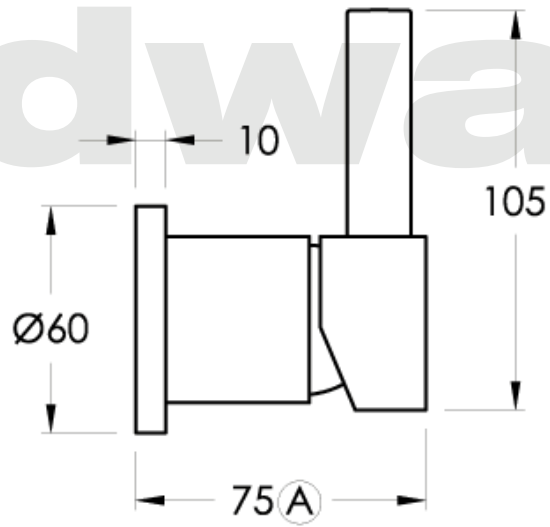

Brodware

Ⓐ Approximate distance

CITY PLUS

1.9748.00.7.XX

XX Indicates finish
Manufacturing engineers of quality commercial and residential fittings
Dimensions subjects to change without notice. All dimensions are approximate
Copyright © Brodware Industries 2013. www.brodware.com.au