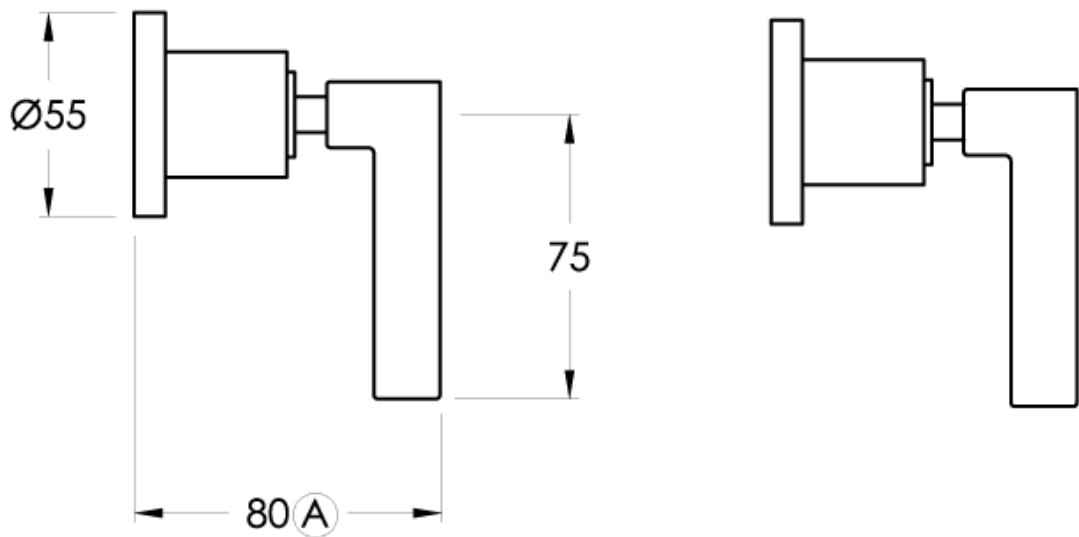

Brodware

Ⓐ Approximate distance

CITY PLUS

1.9710.02.7.XX

XX Indicates finish
 Manufacturing engineers of quality commercial and residential fittings
 Dimensions subjects to change without notice. All dimensions are approximate
 Copyright © Brodware Industries 2013. www.brodware.com.au