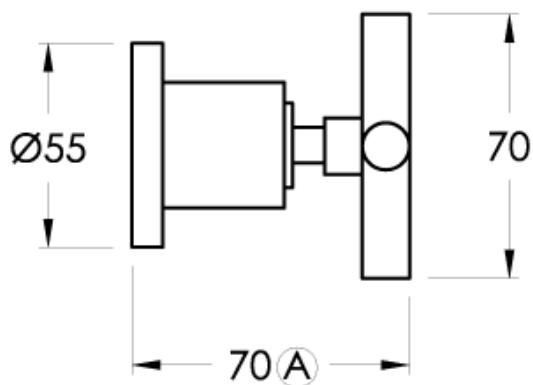

Brodware

(A) Approximate distance

CITY PLUS

1.9710.02.2.XX

XX Indicates finish
 Manufacturing engineers of quality commercial and residential fittings
 Dimensions subjects to change without notice. All dimensions are approximate
 Copyright © Brodware Industries 2013. www.brodware.com.au