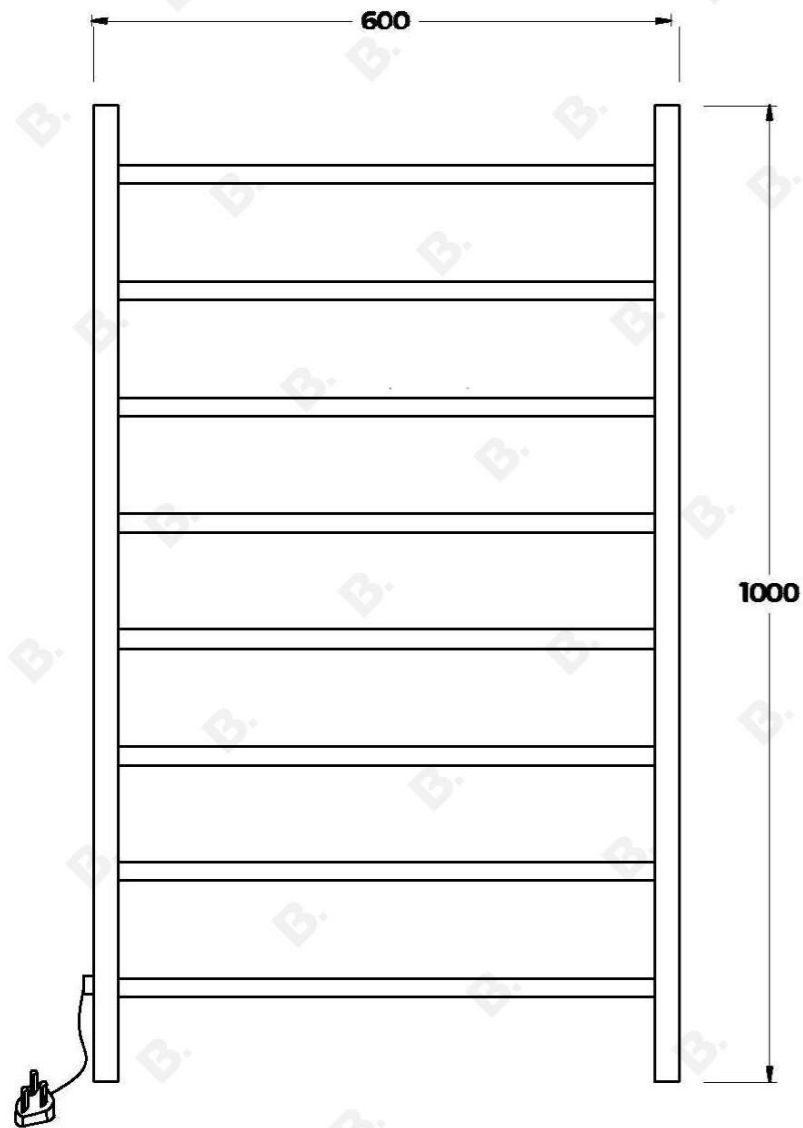

NEXUS HEATED RAIL

3.2306.10.1.95

PRODUCT DIMENSIONS:

Front view:

Side view:

Top view: