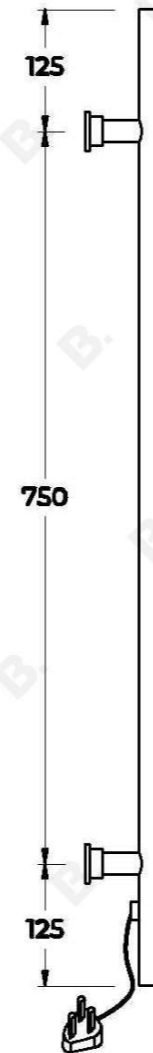

NEXUS HEATED RAIL

3.2306.10.1.95

PRODUCT DIMENSIONS:

Front view:

Side view:

Top view: