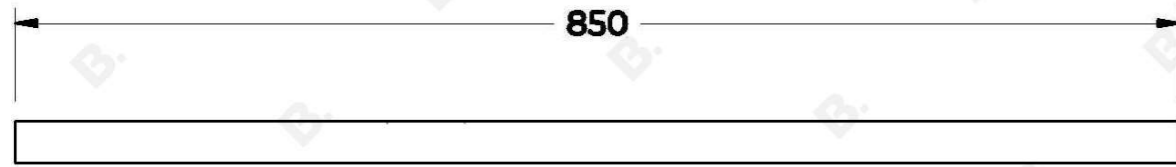

R2 HEATED SOLO RAIL

3.1808.00.1.95

PRODUCT DIMENSIONS:

Front view:

Side view:

Top view: