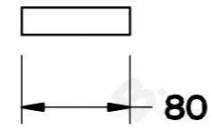

R2 HEATED SOLO RAIL

3.1806.00.1.95

PRODUCT DIMENSIONS:

Front view:

Side view:

Top view: