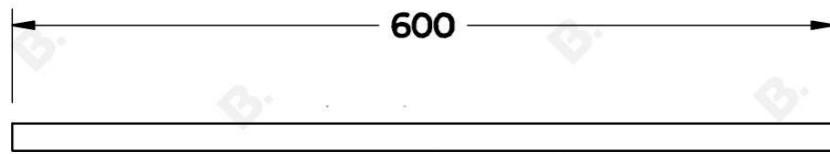

R2 HEATED SOLO RAIL

3.1806.00.1.95

PRODUCT DIMENSIONS:

Front view:

Side view:

Top view: