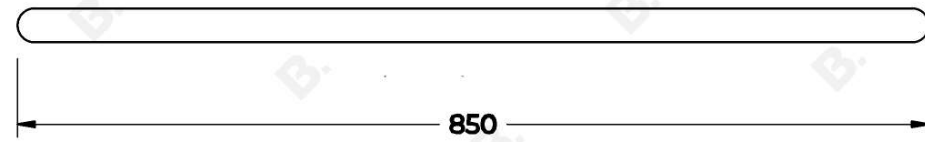

LINEAR HEATED SOLO RAIL

3.1708.00.1.95

PRODUCT DIMENSIONS:

Front view:

Side view:

Top view: