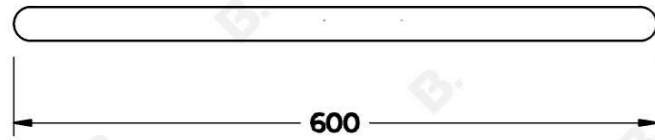

LINEAR HEATED SOLO RAIL

3.1706.00.1.95

PRODUCT DIMENSIONS:

Front view:

Side view:

Top view: