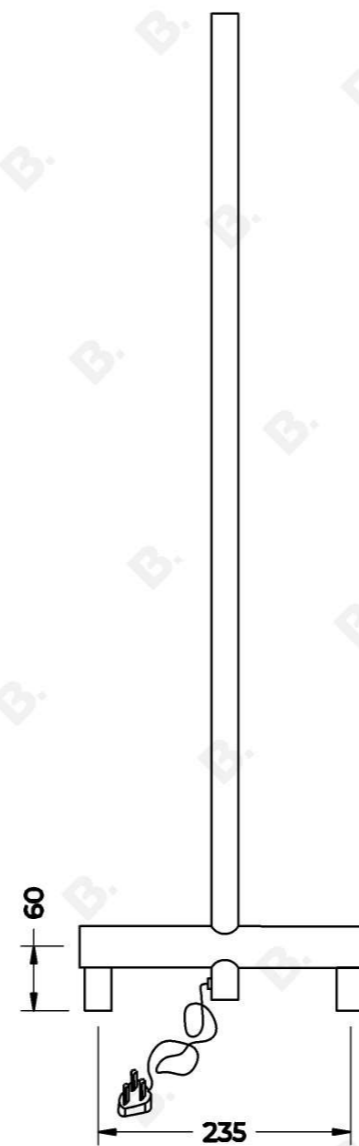

UNI MOBILE PORTABLE RAIL

3.1606.10.1.95

PRODUCT DIMENSIONS:

Front view:

Side view:

Top view: