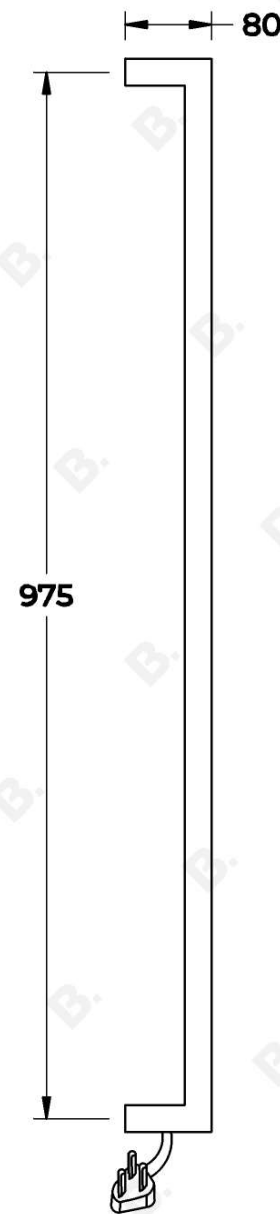

R2 HEATED RAIL

3.1406.10.1.95

PRODUCT DIMENSIONS:

Front view:

Side view:

Top view: