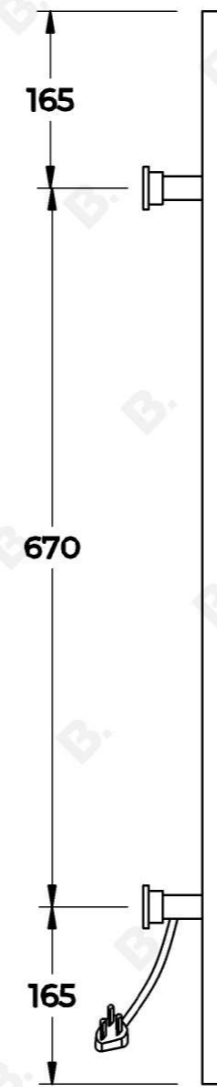

COCO HEATED RAIL

3.1206.10.1.95

PRODUCT DIMENSIONS:

Front view:

Side view:

Top view: