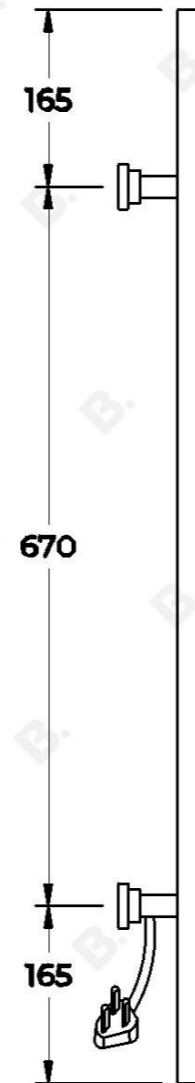

Brodware

COCO HEATED RAIL

3.1104.10.1.95

PRODUCT DIMENSIONS:

Front view:

Side view:

Top view: