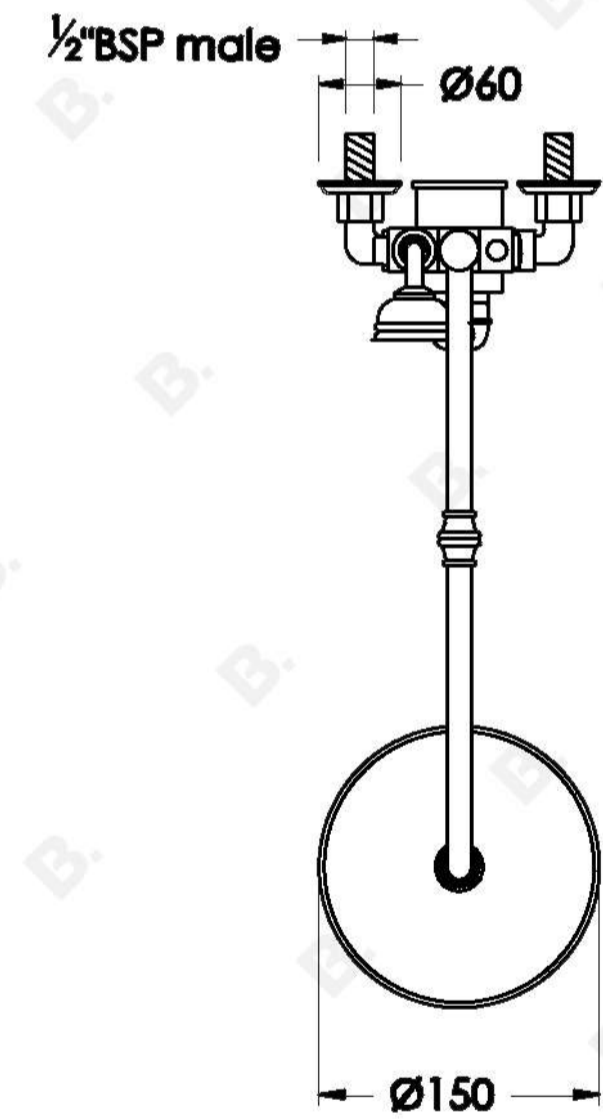

## NEU ENGLAND SHOWER MIXER SET WITH METAL LEVERS

1.8014.23.3.XX

### PRODUCT DIMENSIONS:

Front view

Side view

Top view

Note: G1/2" BSP female fittings required in wall