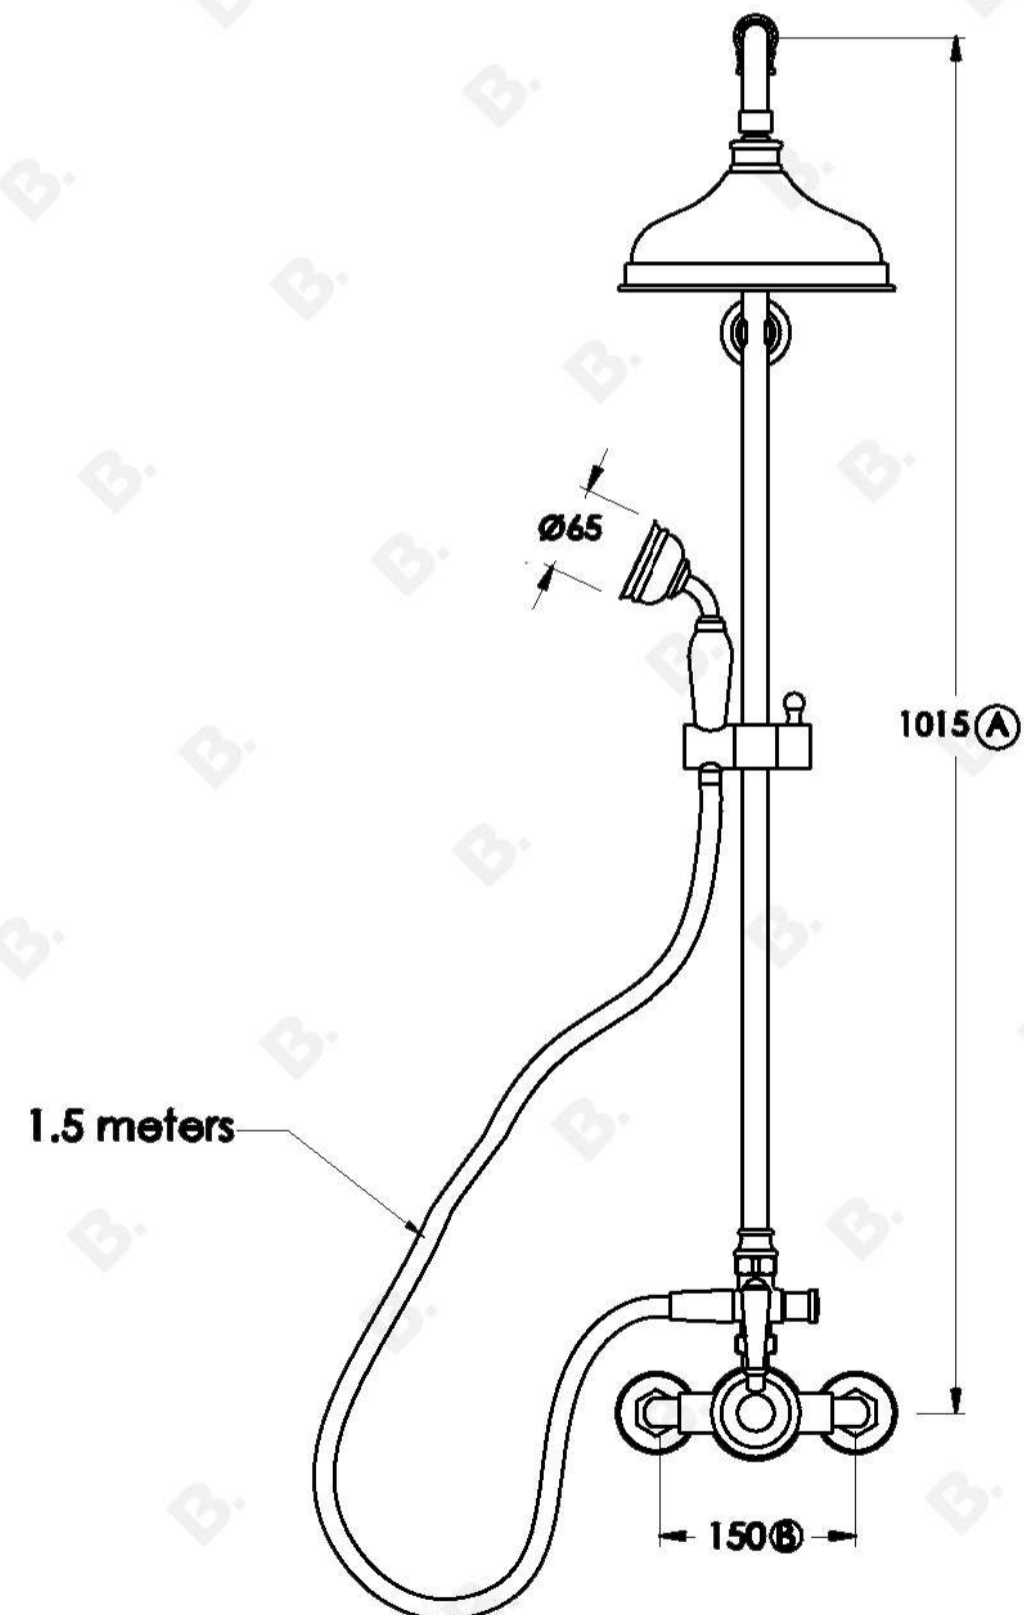

## NEU ENGLAND SHOWER MIXER SET WITH METAL LEVERS

1.8014.23.3.XX

### PRODUCT DIMENSIONS:

Front view

Side view

Top view

Note: G1/2" BSP female fittings required in wall