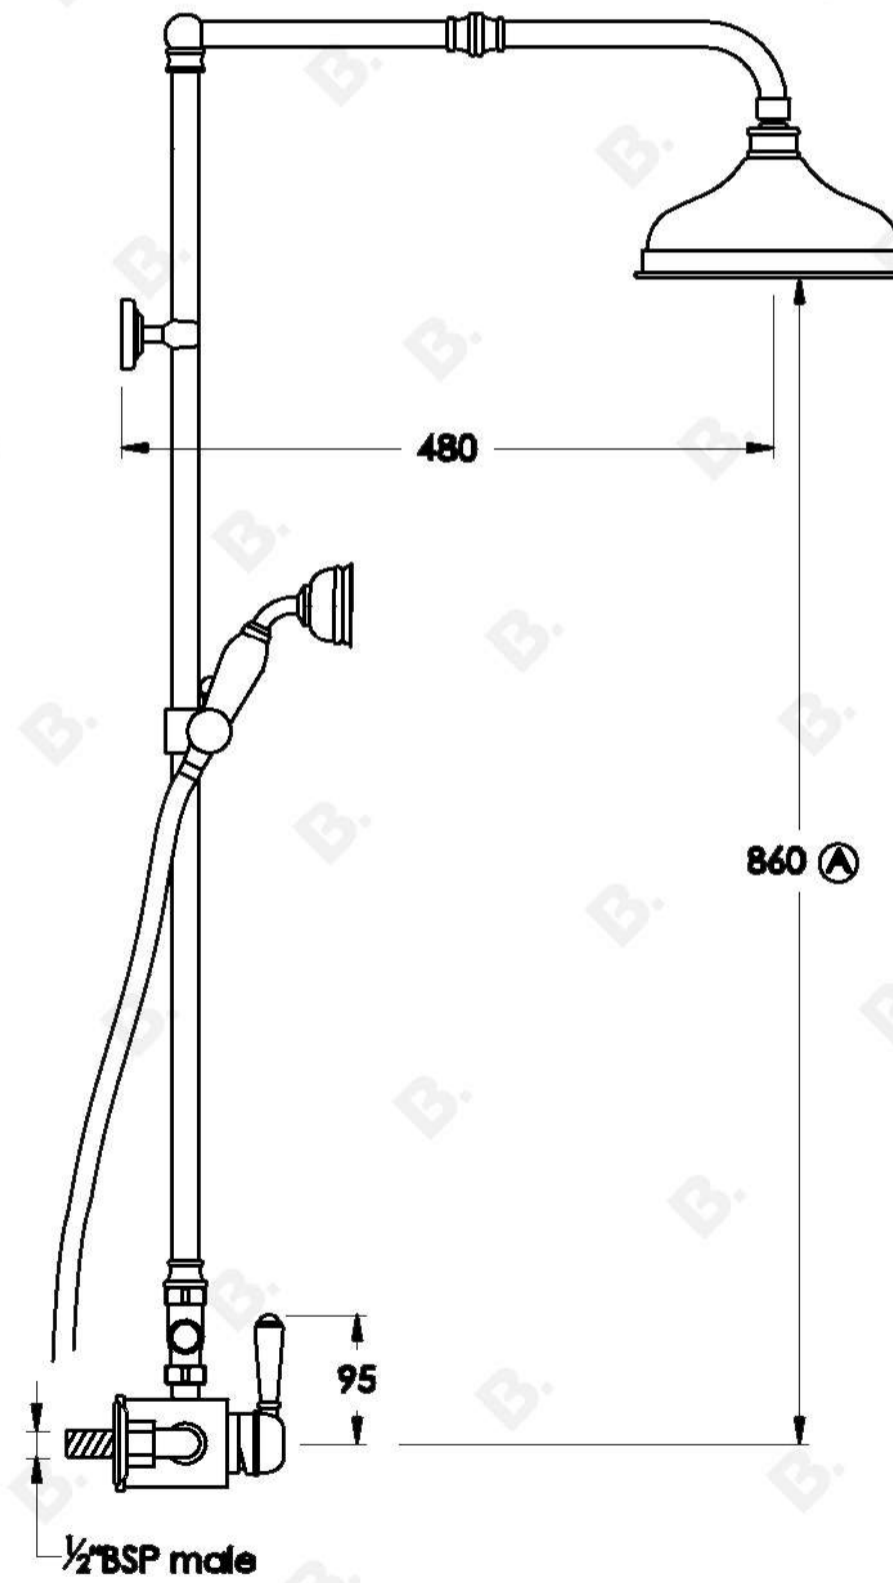

## NEU ENGLAND SHOWER MIXER SET WITH METAL LEVERS

1.8014.23.3.XX

### PRODUCT DIMENSIONS:

Front view

Side view

Top view

Note: G1/2" BSP female fittings required in wall