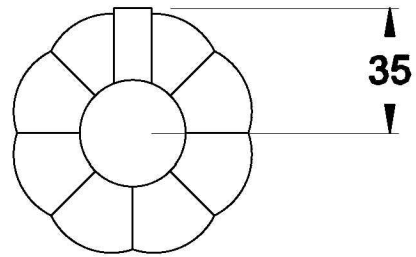

PARIS ROBE HOOK

1.8563.00.0.XX

PRODUCT DIMENSIONS:

Front view

Side view:

Top view: