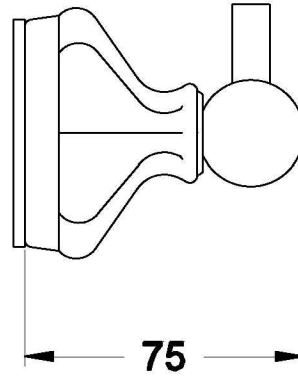

PARIS ROBE HOOK

1.8563.00.0.XX

PRODUCT DIMENSIONS:

Front view

Side view:

Top view: