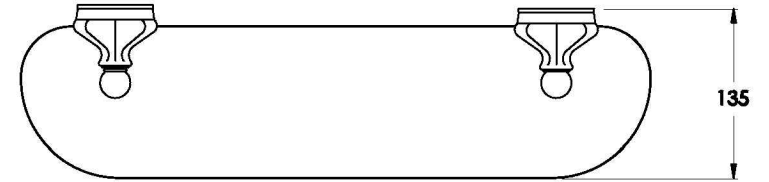

Brodware

PARIS GLASS SHELF

1.8559.00.0.XX

PRODUCT DIMENSIONS:

Front view

Side view:

Top view:

XX suffix indicates finish – SEE WEBSITE FOR COLOUR CODE
Dimensions subject to change without notice
All dimensions are approximate
A = approximate distance
Copyright ©Brodware 2021