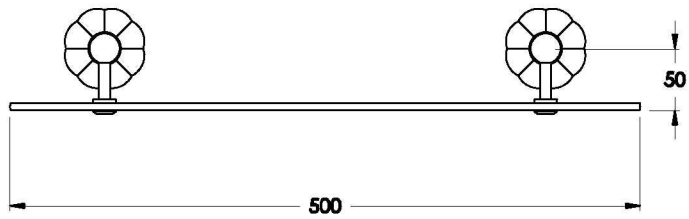

Brodware

PARIS GLASS SHELF

1.8559.00.0.XX

PRODUCT DIMENSIONS:

Front view

Side view:

Top view:

XX suffix indicates finish – SEE WEBSITE FOR COLOUR CODE
Dimensions subject to change without notice
All dimensions are approximate
A = approximate distance
Copyright ©Brodware 2021