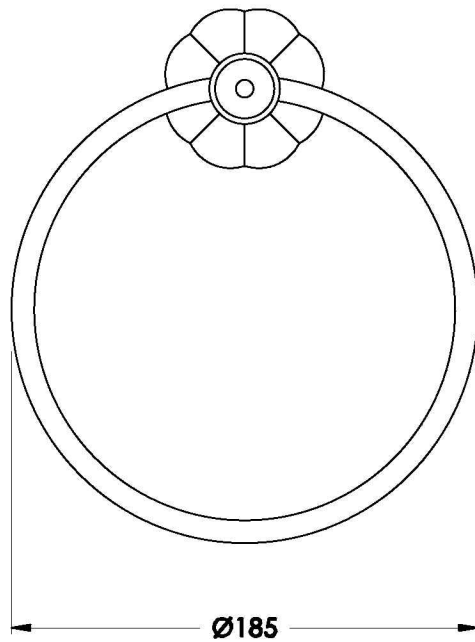

PARIS TOWEL RING

1.8551.00.0.XX

PRODUCT DIMENSIONS:

Front view

Side view:

Top view: