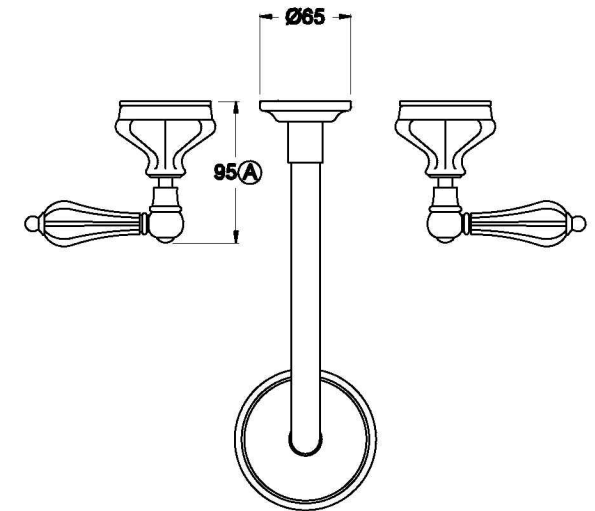

Brodware

PARIS SHOWER SET

1.8510.00.4.XX

PRODUCT DIMENSIONS:

Front view

Side view:

Top view:

XX suffix indicates finish – SEE WEBSITE FOR COLOUR CODE
Dimensions subject to change without notice
All dimensions are approximate
A = approximate distance
Copyright ©Brodware 2021