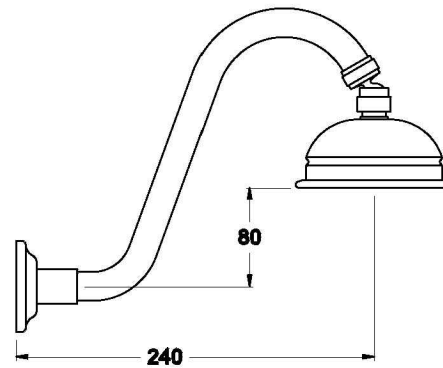

Brodware

PARIS SHOWER SET

1.8510.00.4.XX

PRODUCT DIMENSIONS:

Front view

Side view:

Top view:

XX suffix indicates finish – SEE WEBSITE FOR COLOUR CODE
Dimensions subject to change without notice
All dimensions are approximate
A = approximate distance
Copyright ©Brodware 2021