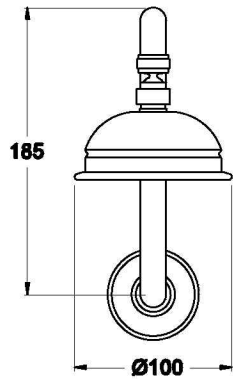

Brodware

PARIS SHOWER SET

1.8510.00.4.XX

PRODUCT DIMENSIONS:

Front view

Side view:

Top view:

XX suffix indicates finish – SEE WEBSITE FOR COLOUR CODE
Dimensions subject to change without notice
All dimensions are approximate
A = approximate distance
Copyright ©Brodware 2021