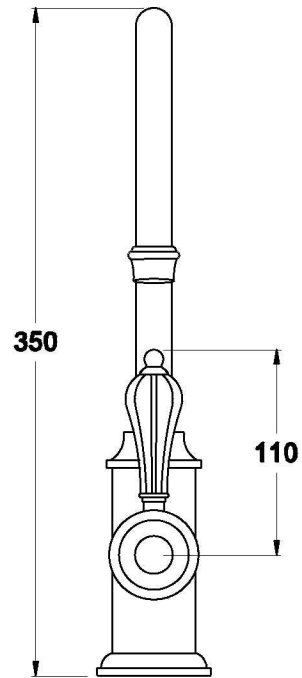

## PARIS KITCHEN MIXER

1.8508.00.4.XX

### PRODUCT DIMENSIONS:

Front view

Side view:

Top view:

XX suffix indicates finish – SEE WEBSITE FOR COLOUR CODE  
Dimensions subject to change without notice  
All dimensions are approximate  
A = approximate distance  
Copyright ©Brodware 2021