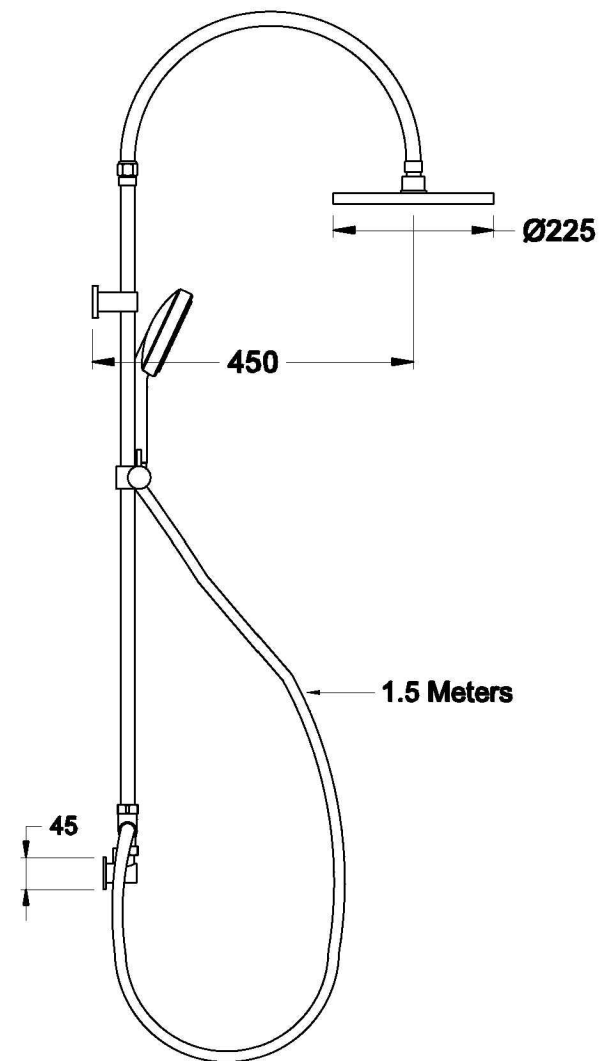

YOKATO SHOWER SET WITH MULTI-FUNCTION HANDSHOWER AND UPSWEPT LEVERS

1.9323.03.4.XX

PRODUCT DIMENSIONS:

Front view

Side view:

Top view: