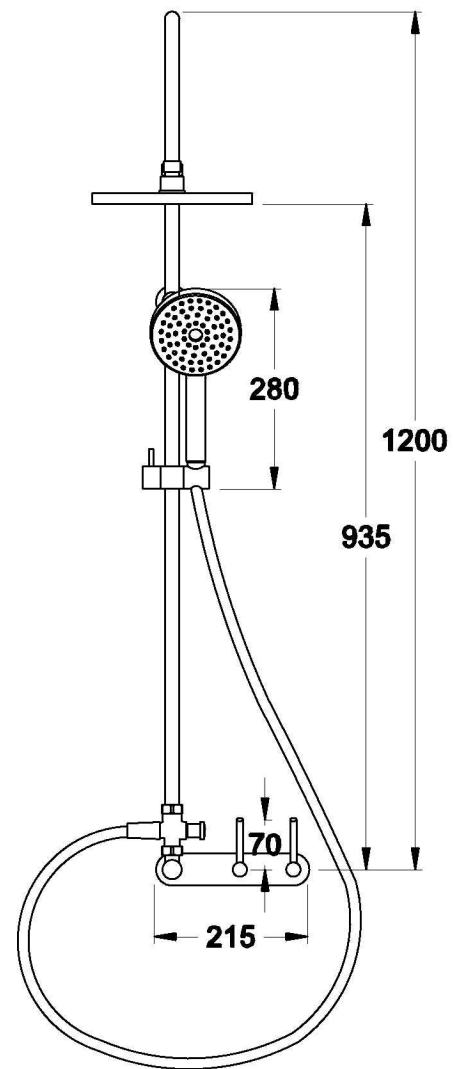

YOKATO SHOWER SET WITH MULTI-FUNCTION HANDSHOWER AND UPSWEPT LEVERS

1.9323.03.4.XX

PRODUCT DIMENSIONS:

Front view

Side view:

Top view: