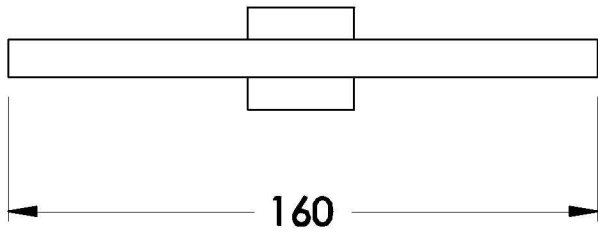

SQ 75 SOAP DISH

1.7552.00.0.XX

PRODUCT DIMENSIONS:

Front view

Side view:

Top view: