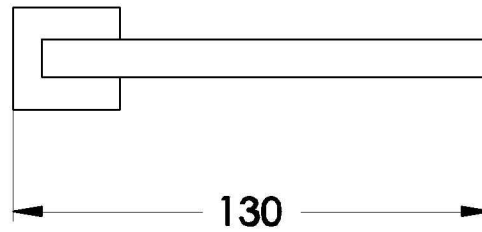

SQ 75 SOAP DISH

1.7552.00.0.XX

PRODUCT DIMENSIONS:

Front view

Side view:

Top view: