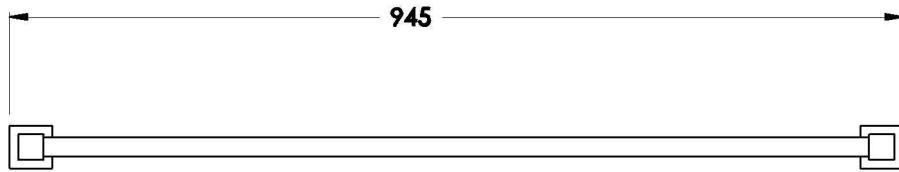

SQ 75 DOUBLE TOWEL RAIL 900MM

1.7557.90.0.XX

PRODUCT DIMENSIONS:

Front view

Side view:

Top view: