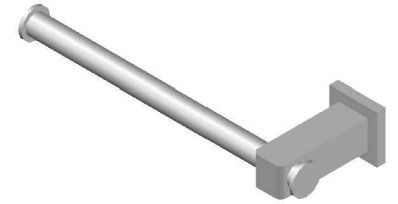

SQ 75 DOUBLE TOILET ROLL HOLDER/HAND TOWEL HOLDER

1.7561.03.0.XX

PRODUCT DIMENSIONS:

Front view

Side view:

Top view: