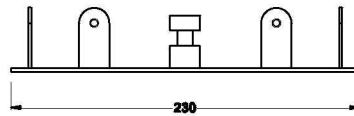

## SQ 75 FLUSH MOUNT ROSE

1.7511.37.0.XX

### PRODUCT DIMENSIONS:

Front view

Side view:

Top view: