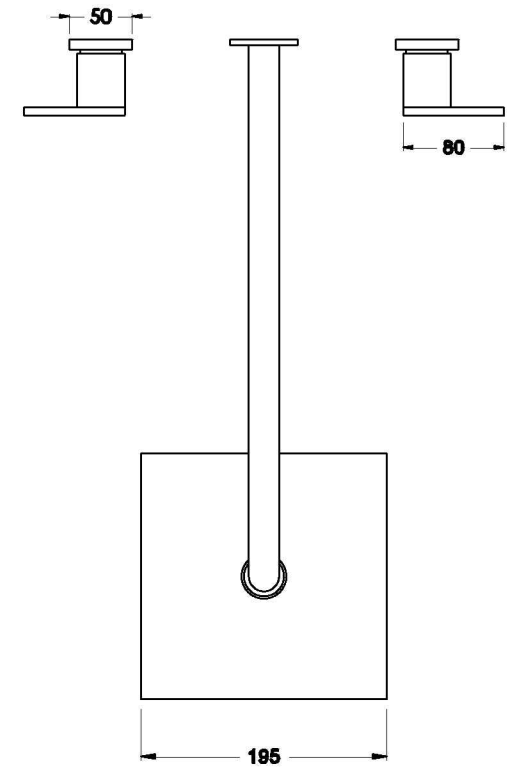

## SQ 75 SHOWER SET

1.7511.00.3.XX

### PRODUCT DIMENSIONS:

Front view

Side view:

Top view:

XX suffix indicates finish – SEE WEBSITE FOR COLOUR CODE  
Dimensions subject to change without notice  
All dimensions are approximate  
A = approximate distance  
Copyright ©Brodware 2021