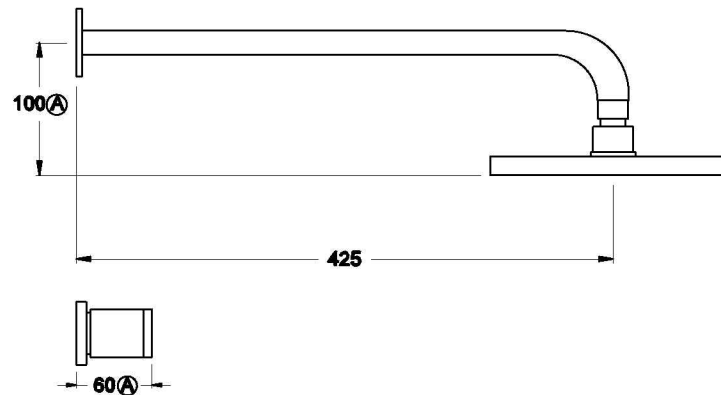

## SQ 75 SHOWER SET

1.7511.00.3.XX

### PRODUCT DIMENSIONS:

Front view

Side view:

Top view:

XX suffix indicates finish – SEE WEBSITE FOR COLOUR CODE  
Dimensions subject to change without notice  
All dimensions are approximate  
A = approximate distance  
Copyright ©Brodware 2021