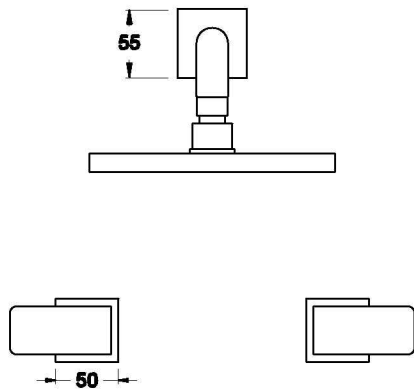

## SQ 75 SHOWER SET

1.7511.00.3.XX

### PRODUCT DIMENSIONS:

Front view

Side view:

Top view:

XX suffix indicates finish – SEE WEBSITE FOR COLOUR CODE  
Dimensions subject to change without notice  
All dimensions are approximate  
A = approximate distance  
Copyright ©Brodware 2021