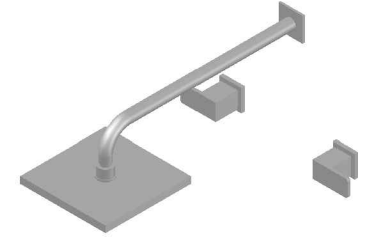

## SQ 75 SHOWER SET

1.7511.00.3.XX

### PRODUCT DIMENSIONS:

Front view

Side view:

Top view:

XX suffix indicates finish – SEE WEBSITE FOR COLOUR CODE  
Dimensions subject to change without notice  
All dimensions are approximate  
A = approximate distance  
Copyright ©Brodware 2021