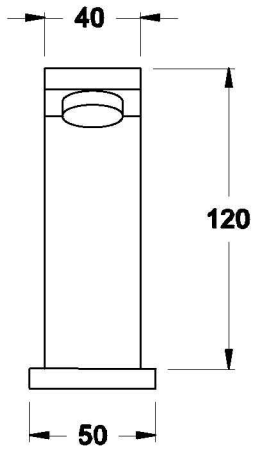

Brodware

SQ 75 BATH SPOUT

1.7507.30.0.XX

PRODUCT DIMENSIONS:

Front view

Side view:

Top view: