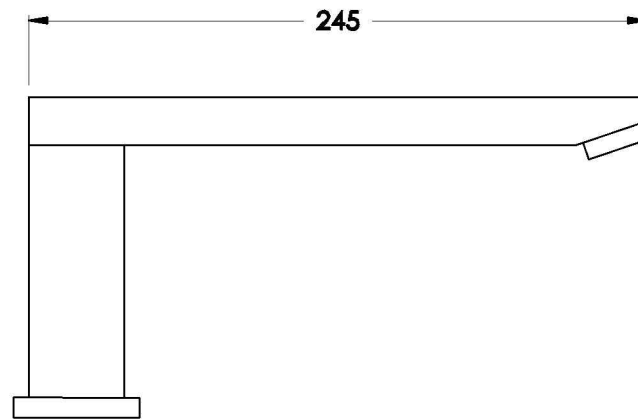

Brodware

SQ 75 BATH SPOUT

1.7507.30.0.XX

PRODUCT DIMENSIONS:

Front view

Side view:

Top view: