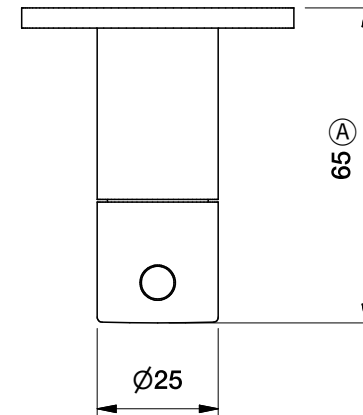

Brodware

CITY STIK DIVERTER

1.9941.02.0.XX

DIMENSIONS

Front view:

Side view:

Top view:

XX suffix indicates finish - **see website for colour code**

Dimensions subject to change without notice

All dimensions are approximate

Copyright © Brodware 2020

B.