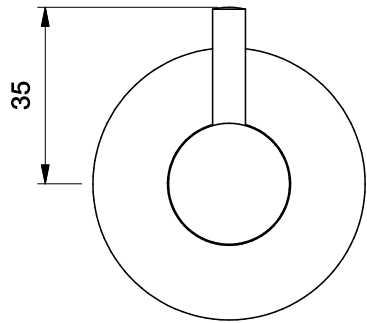

Brodware

CITY STIK DIVERTER

1.9941.02.0.XX

DIMENSIONS

Front view:

Side view:

Top view:

XX suffix indicates finish - **see website for colour code**

Dimensions subject to change without notice

All dimensions are approximate

Copyright © Brodware 2020

B.