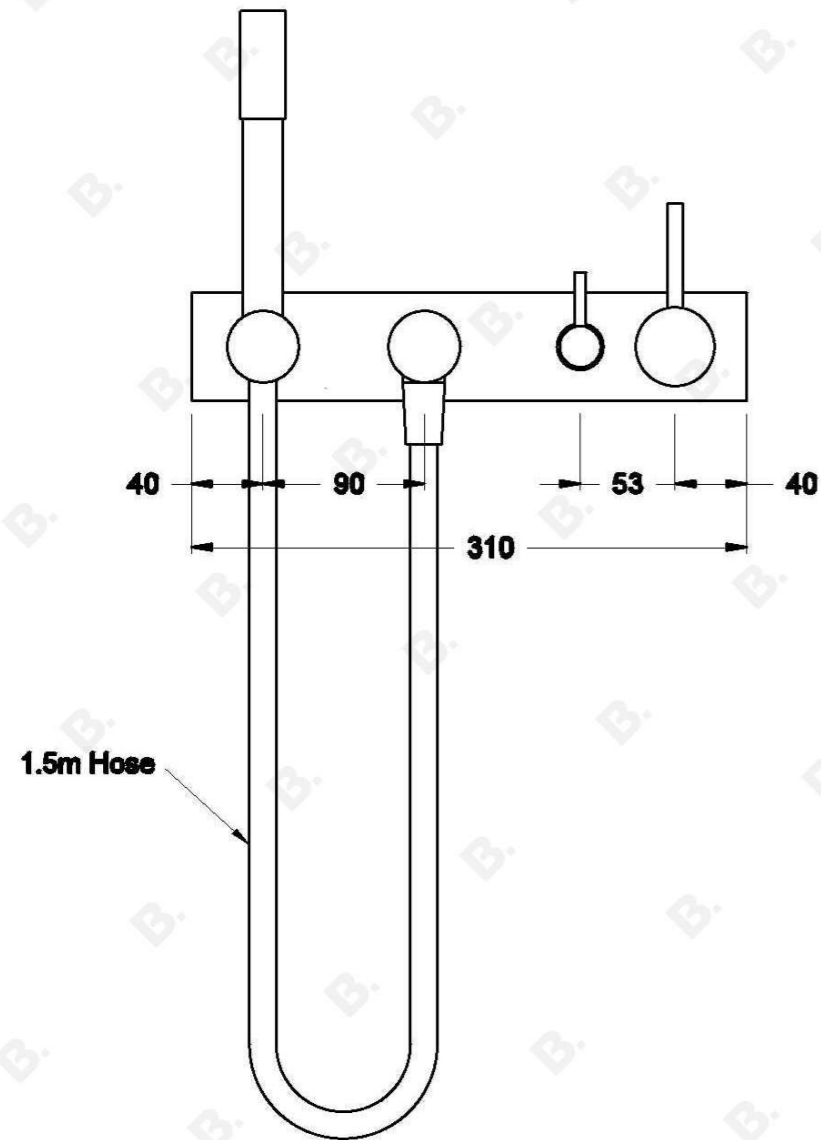

## CITY STIK HANDSHOWER SET

1.9942.05.0.XX

### PRODUCT DIMENSIONS:

Front view:

Side view:

Top view: