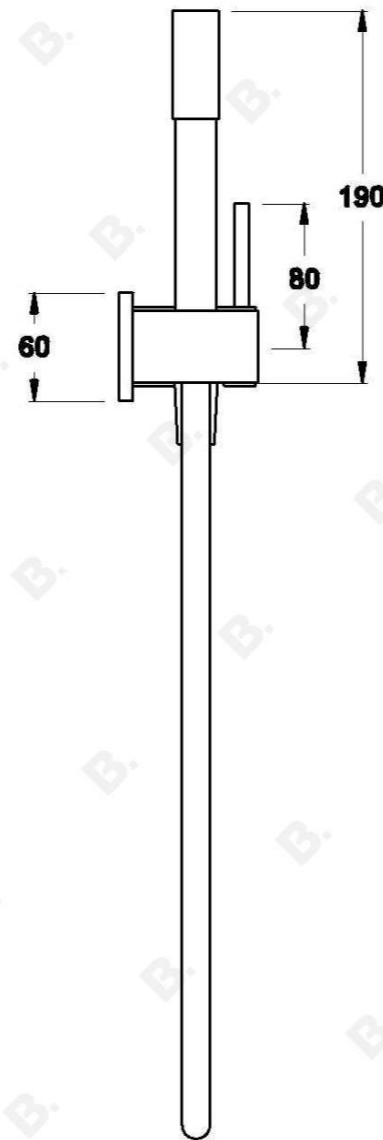

## CITY STIK HANDSHOWER SET

1.9942.05.0.XX

### PRODUCT DIMENSIONS:

Front view:

Side view:

Top view: