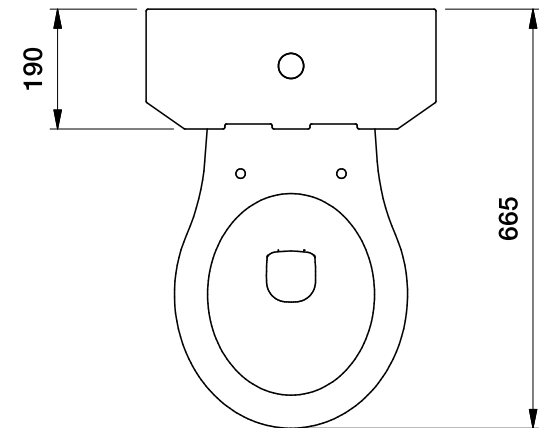

Brodware

CLASSIC TOILET SUITE AND SEAT S TRAP

DIMENSIONS

Front view:

Side view:

Top view:

XX suffix indicates finish - **see website for colour code**

Dimensions subject to change without notice

All dimensions are approximate

Copyright © Brodware 2020

B.