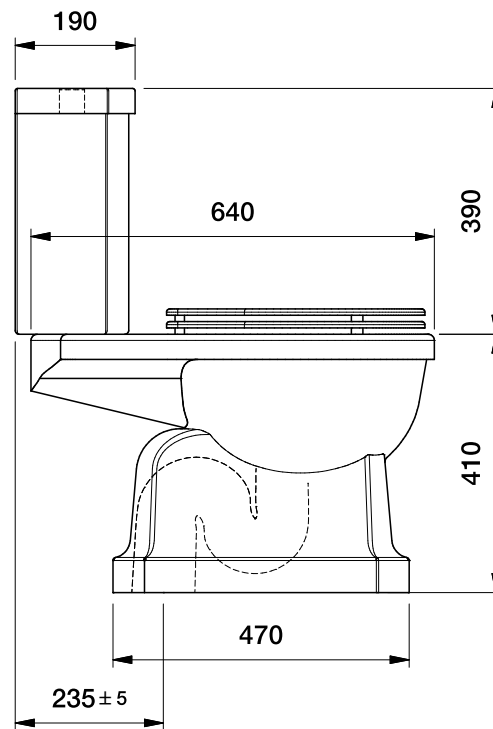

Brodware

CLASSIC TOILET SUITE AND SEAT S TRAP

DIMENSIONS

Front view:

Side view:

Top view:

XX suffix indicates finish - **see website for colour code**

Dimensions subject to change without notice

All dimensions are approximate

Copyright © Brodware 2020

B.