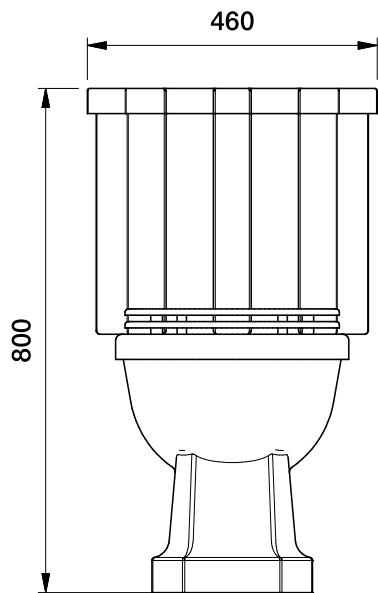

Brodware

CLASSIC TOILET SUITE AND SEAT S TRAP

DIMENSIONS

Front view:

Side view:

Top view:

XX suffix indicates finish - **see website for colour code**

Dimensions subject to change without notice

All dimensions are approximate

Copyright © Brodware 2020

B.