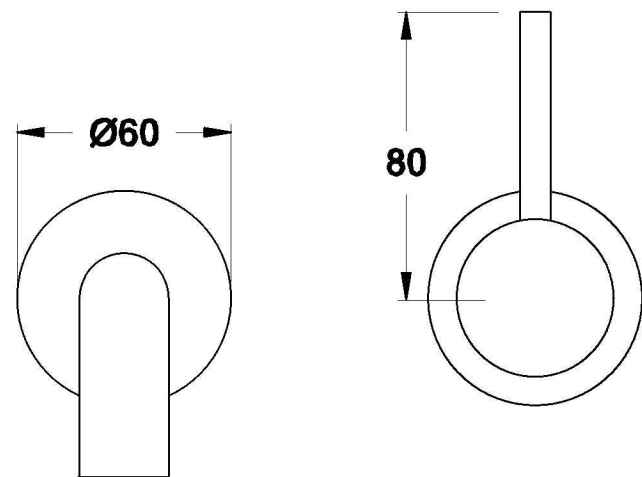

## CITY STIK WALL MIXER SET

1.9905.04.0.XX

1.9905.54.0.XX - Flow controlled variant

### PRODUCT DIMENSIONS:

Front view

Side view:

Top view: