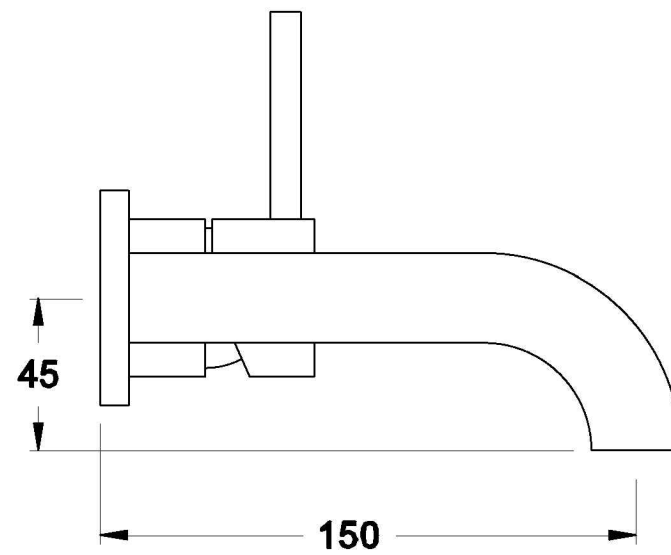

## CITY STIK WALL MIXER SET

1.9905.04.0.XX

1.9905.54.0.XX - Flow controlled variant

### PRODUCT DIMENSIONS:

Front view

Side view:

Top view: