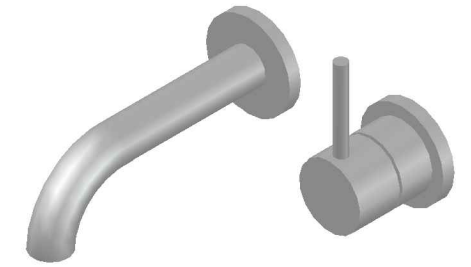

## CITY STIK WALL MIXER SET

1.9905.04.0.XX

1.9905.54.0.XX - Flow controlled variant

### PRODUCT DIMENSIONS:

Front view

Side view:

Top view: