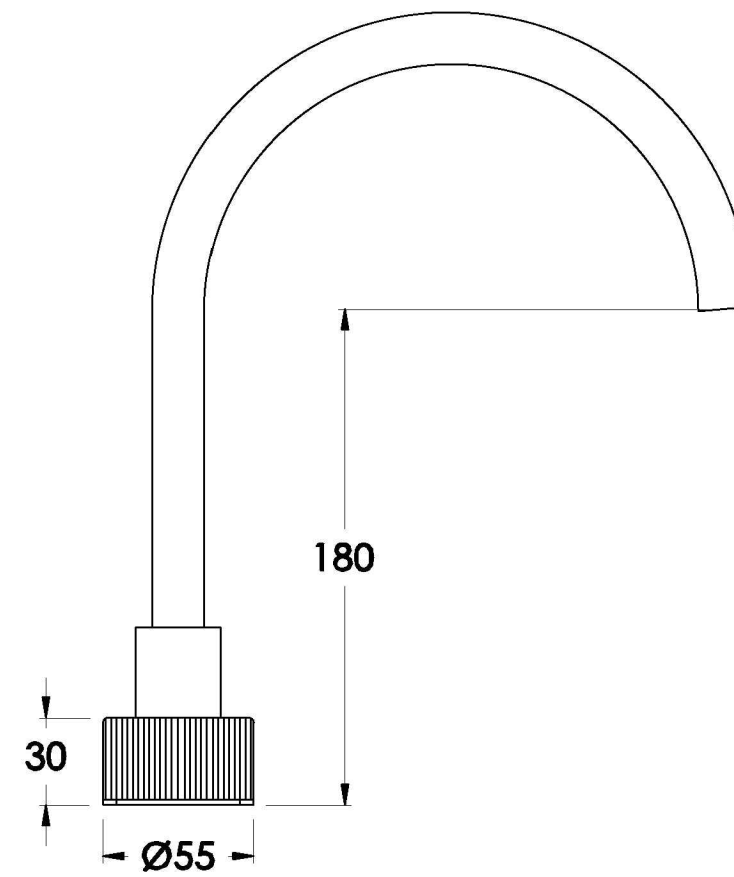

HALO PLEAT BATH SET WITH PLEAT HANDLES

1.9507.00.9.XX

PRODUCT DIMENSIONS:

Front view

Side view:

Top view: