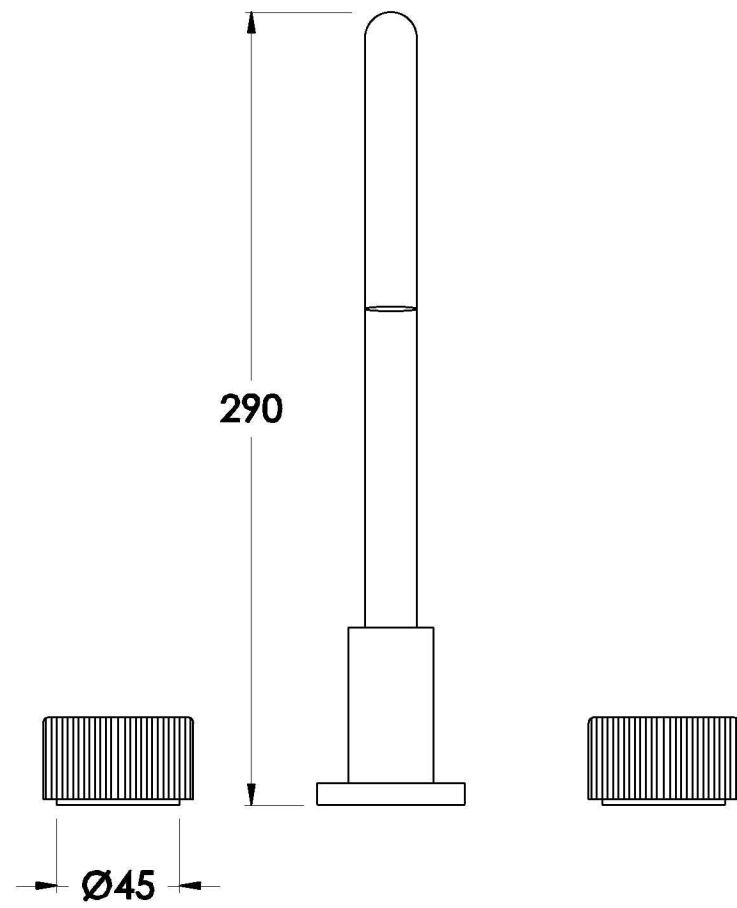

HALO PLEAT BATH SET WITH PLEAT HANDLES

1.9507.00.9.XX

PRODUCT DIMENSIONS:

Front view

Side view:

Top view: