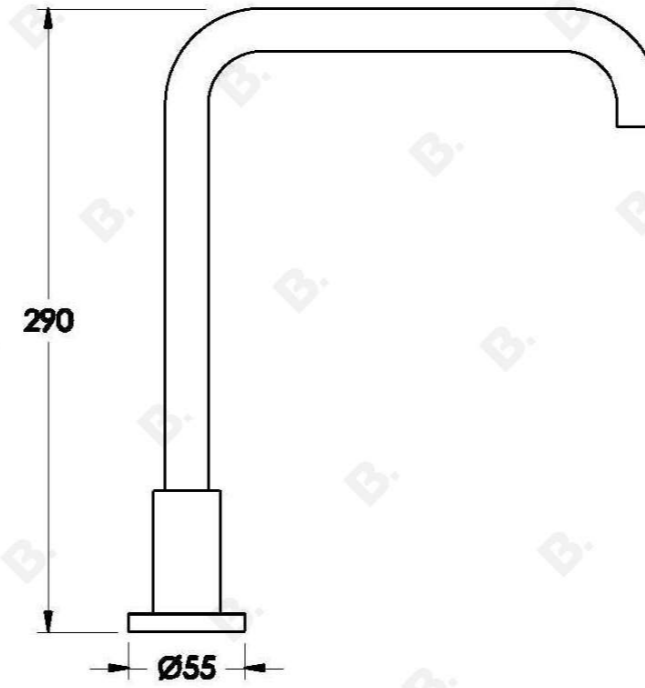

CITY STIK BATH SPOUT

1.9907.81.0.XX

PRODUCT DIMENSIONS:

Front view:

Side view:

Top view: