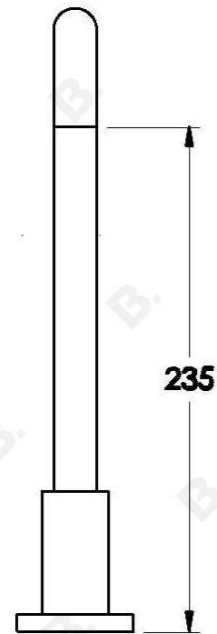

CITY STIK BATH SPOUT

1.9907.81.0.XX

PRODUCT DIMENSIONS:

Front view:

Side view:

Top view: