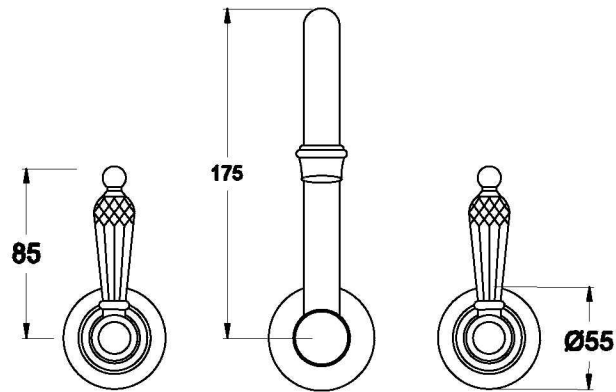

Brodware

NEU ENGLAND WALL SET WITH KRISTALL LEVERS

1.8027.00.8.XX

1.8027.50.8.XX - Flow controlled variant

PRODUCT DIMENSIONS:

Front view

Side view:

Top view:

XX suffix indicates finish – SEE WEBSITE FOR COLOUR CODE
Specifications and design subject to change without notice
All dimensions are approximate
A = approximate distance
Copyright ©Brodware 2021

B.