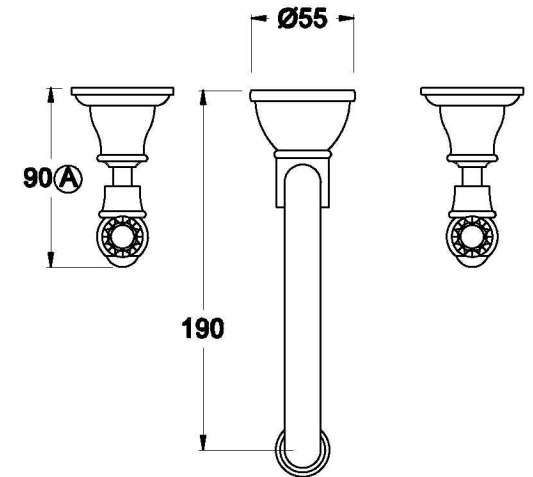

Brodware

NEU ENGLAND WALL SET WITH KRISTALL LEVERS

1.8027.00.8.XX

1.8027.50.8.XX - Flow controlled variant

PRODUCT DIMENSIONS:

Front view

Side view:

Top view:

XX suffix indicates finish – SEE WEBSITE FOR COLOUR CODE
Specifications and design subject to change without notice
All dimensions are approximate
A = approximate distance
Copyright ©Brodware 2021

B.