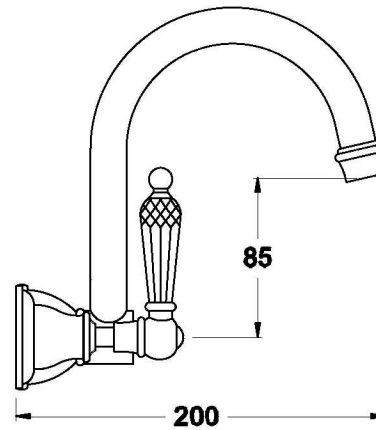

Brodware

NEU ENGLAND WALL SET WITH KRISTALL LEVERS

1.8027.00.8.XX

1.8027.50.8.XX - Flow controlled variant

PRODUCT DIMENSIONS:

Front view

Side view:

Top view:

XX suffix indicates finish – SEE WEBSITE FOR COLOUR CODE
Specifications and design subject to change without notice
All dimensions are approximate
A = approximate distance
Copyright ©Brodware 2021

B.