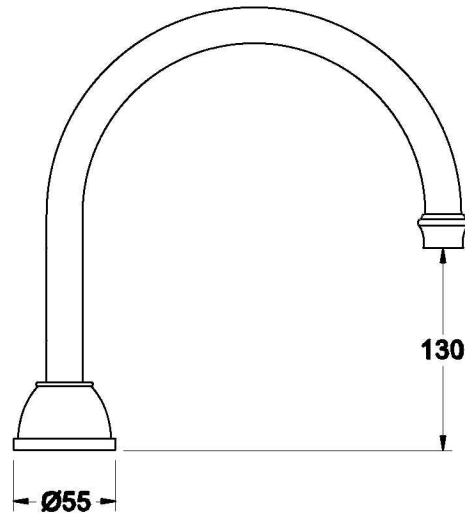

WINSLOW BATH SPOUT

1.8107.30.0.XX

PRODUCT DIMENSIONS:

Front view

Side view:

Top view: