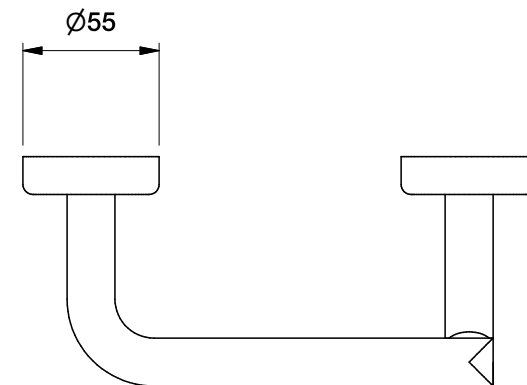

Brodware

HALO TOILET ROLL HOLDER WITH MARBLE FLANGE

1.9561.00.6.XX

DIMENSIONS

Front view:

Side view:

Top view:

XX suffix indicates finish - **see website for colour code**