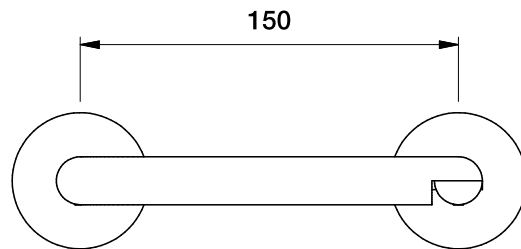

Brodware

HALO TOILET ROLL HOLDER WITH MARBLE FLANGE

1.9561.00.6.XX

DIMENSIONS

Front view:

Side view:

Top view:

XX suffix indicates finish - **see website for colour code**

Dimensions subject to change without notice

All dimensions are approximate

Copyright © Brodware 2020

B.