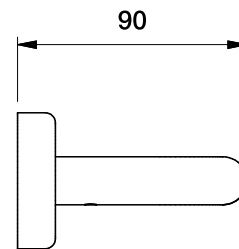

Brodware

HALO TOILET ROLL HOLDER WITH MARBLE FLANGE

1.9561.00.6.XX

DIMENSIONS

Front view:

Side view:

Top view:

XX suffix indicates finish - **see website for colour code**

Dimensions subject to change without notice

All dimensions are approximate

Copyright © Brodware 2020

B.