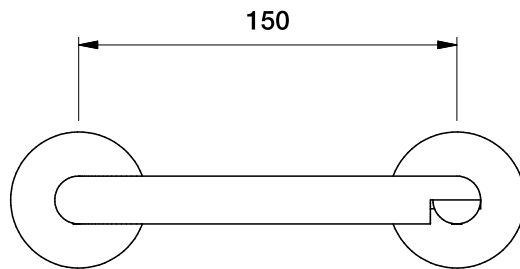

# Brodware

HALO TOILET ROLL HOLDER WITH METAL FLANGE

1.9561.00.0.XX

## DIMENSIONS

Front view:

Side view:

Top view:

XX suffix indicates finish - **see website for colour code**

Dimensions subject to change without notice

All dimensions are approximate

Copyright © Brodware 2020