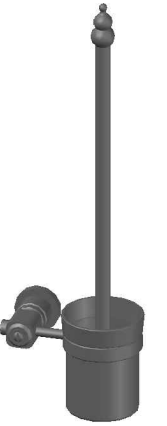

INDUSTRICA WALL MOUNTED BRUSH HOLDER

1.6766.00.0.XX

PRODUCT DIMENSIONS:

Front view

Side view:

Topview: