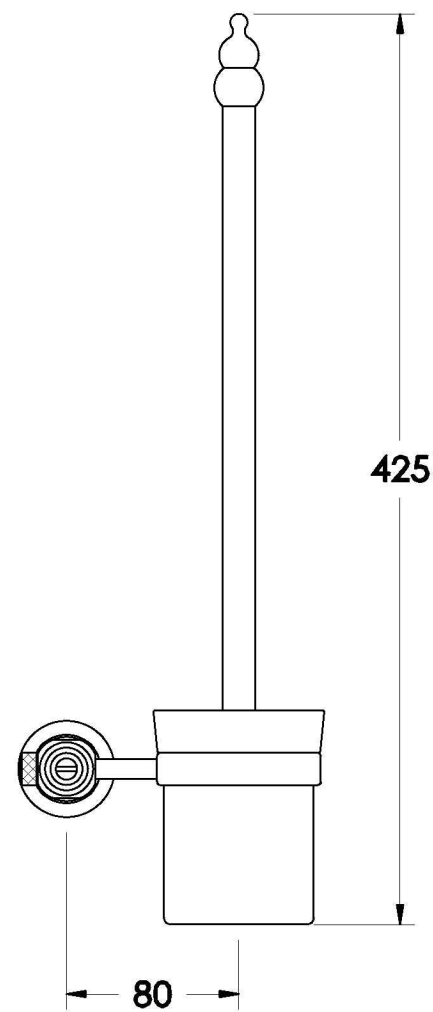

INDUSTRICA WALL MOUNTED BRUSH HOLDER

1.6766.00.0.XX

PRODUCT DIMENSIONS:

Front view

Side view:

Topview: