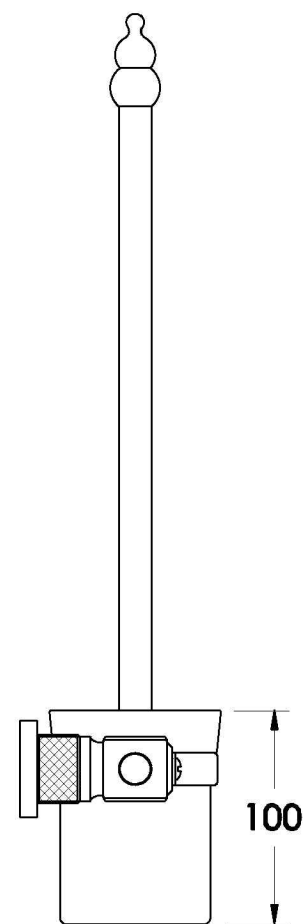

INDUSTRICA WALL MOUNTED BRUSH HOLDER

1.6766.00.0.XX

PRODUCT DIMENSIONS:

Front view

Side view:

Topview: