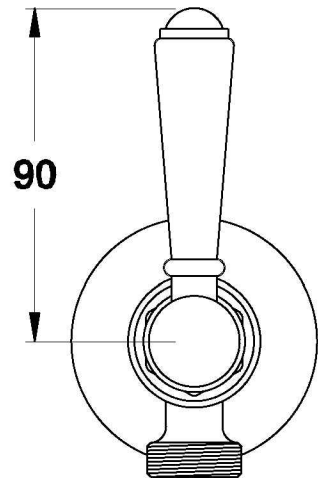

## WINSLOW CISTERN TAP WITH METAL LEVER

1.8145.00.3.XX

### PRODUCT DIMENSIONS:

Front view

Side view:

Top view: