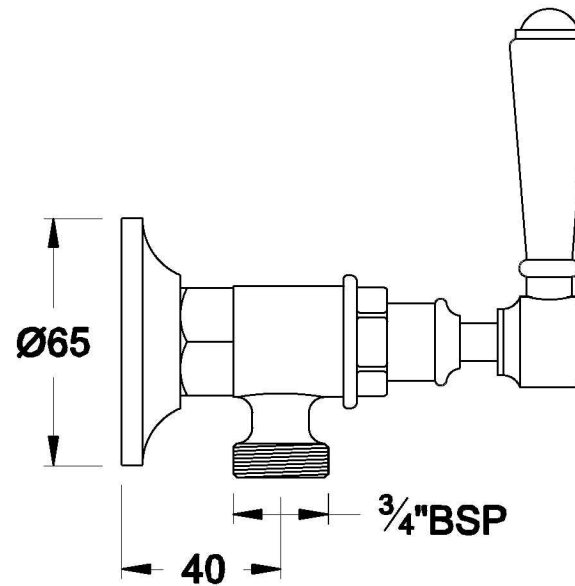

## WINSLOW CISTERN TAP WITH METAL LEVER

1.8145.00.3.XX

### PRODUCT DIMENSIONS:

Front view

Side view:

Top view: