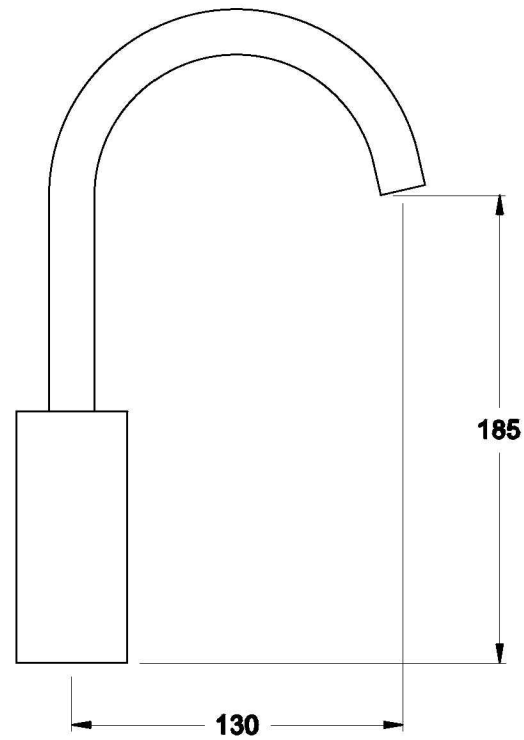

CITY QUE BASIN MIXER

1.9803.00.0.XX

PRODUCT DIMENSIONS:

Front view

Side view:

Top view: