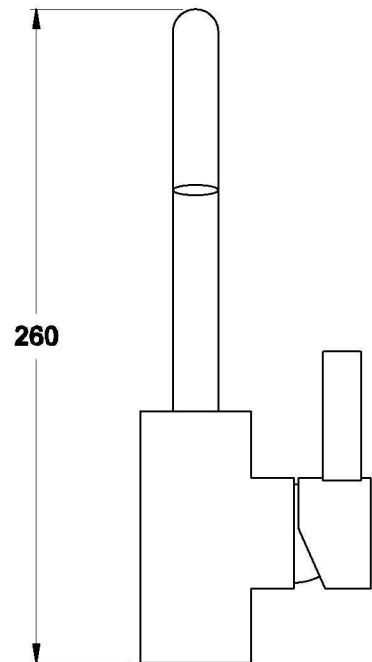

CITY QUE BASIN MIXER

1.9803.00.0.XX

PRODUCT DIMENSIONS:

Front view

Side view:

Top view: