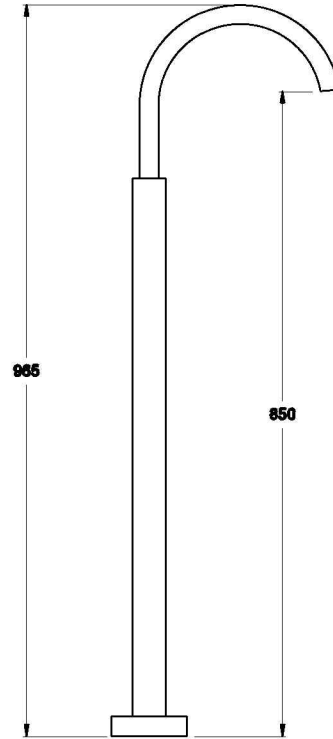

CITY QUE BATH MIXER

1.9808.05.0.XX

PRODUCT DIMENSIONS:

Front view

Side view:

Top view: