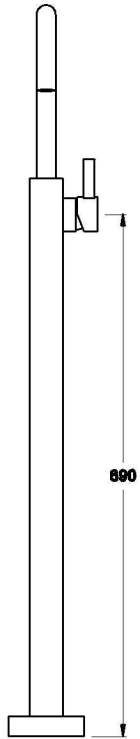

CITY QUE BATH MIXER

1.9808.05.0.XX

PRODUCT DIMENSIONS:

Front view

Side view:

Top view: