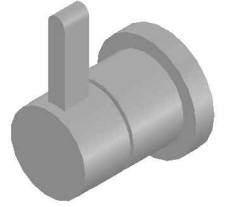

CITY QUE WALL MIXER

1.9848.00.0.XX

PRODUCT DIMENSIONS:

Front view

Side view:

Top view: