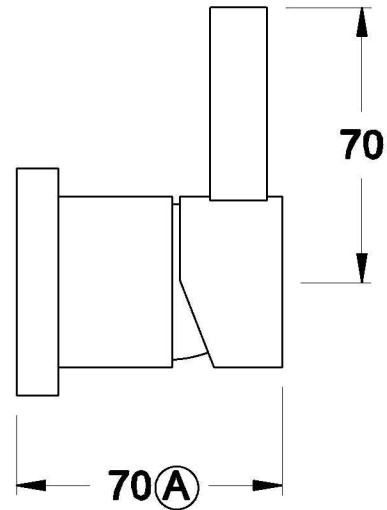

CITY QUE WALL MIXER

1.9848.00.0.XX

PRODUCT DIMENSIONS:

Front view

Side view:

Top view: