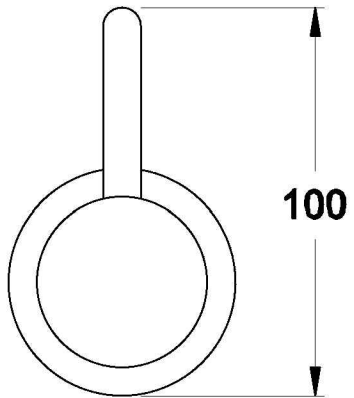

CITY QUE WALL MIXER

1.9848.00.0.XX

PRODUCT DIMENSIONS:

Front view

Side view:

Top view: