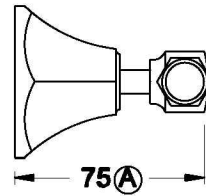

CLASSIQUE WALL TAPS WITH METAL LEVERS

1.8749.00.3.XX

PRODUCT DIMENSIONS:

Front view

Side view:

Top view: