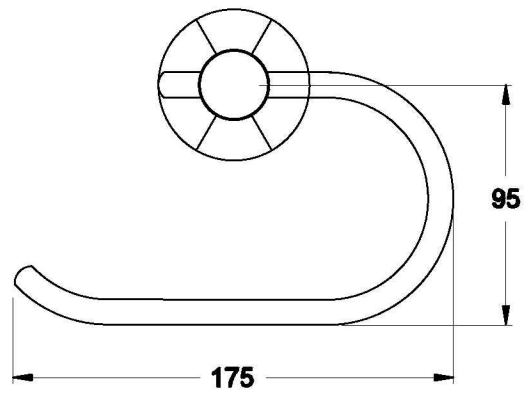

CLASSIQUE TOILET ROLL HOLDER

1.8761.00.0.XX

PRODUCT DIMENSIONS:

Front view

Side view:

Top view: