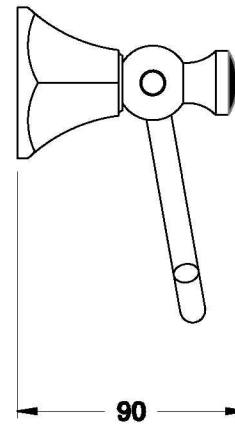

CLASSIQUE TOILET ROLL HOLDER

1.8761.00.0.XX

PRODUCT DIMENSIONS:

Front view

Side view:

Top view: