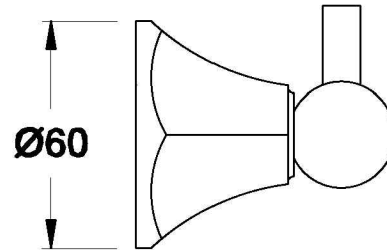

CLASSIQUE ROBE HOOK

1.8763.00.0.XX

PRODUCT DIMENSIONS:

Front view

Side view:

Top view: