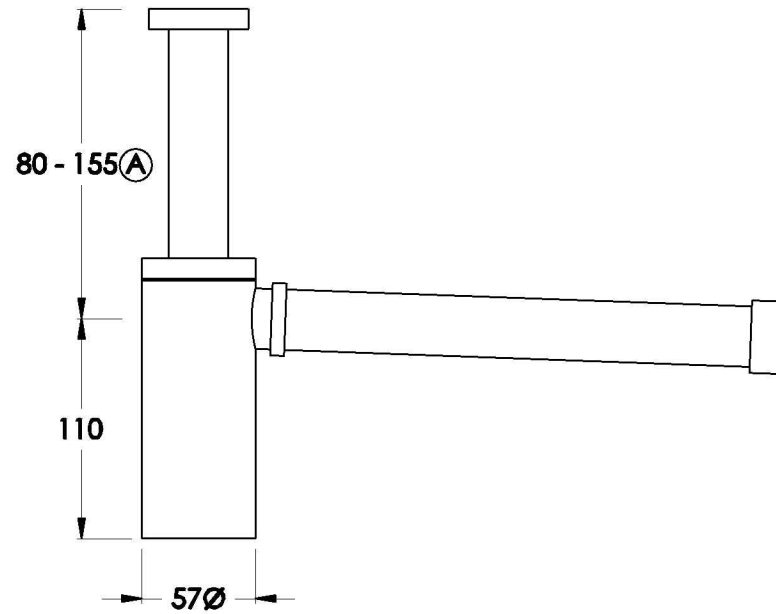

Brodware

BOTTLE TRAP

1.7034.00.0.XX

PRODUCT DIMENSIONS:

Front view

Side view:

Top view:

XX suffix indicates finish – SEE WEBSITE FOR COLOUR CODE
Dimensions subject to change without notice
All dimensions are approximate
A = approximate distance
Copyright ©Brodware 2021