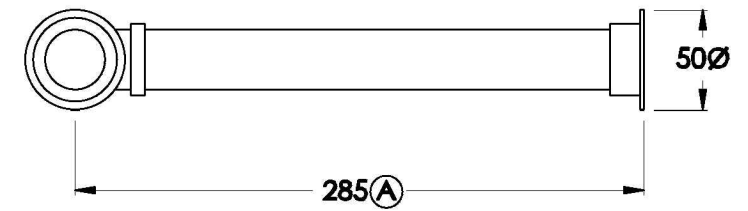

Brodware

BOTTLE TRAP

1.7034.00.0.XX

PRODUCT DIMENSIONS:

Front view

Side view:

Top view:

XX suffix indicates finish – SEE WEBSITE FOR COLOUR CODE
Dimensions subject to change without notice
All dimensions are approximate
A = approximate distance
Copyright ©Brodware 2021