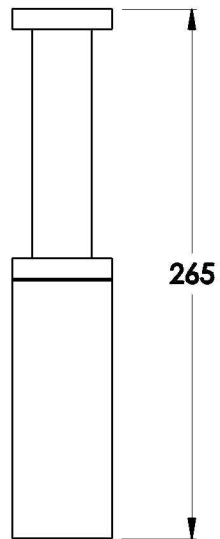

Brodware

BOTTLE TRAP

1.7034.00.0.XX

PRODUCT DIMENSIONS:

Front view

Side view:

Top view:

XX suffix indicates finish – SEE WEBSITE FOR COLOUR CODE
Dimensions subject to change without notice
All dimensions are approximate
A = approximate distance
Copyright ©Brodware 2021