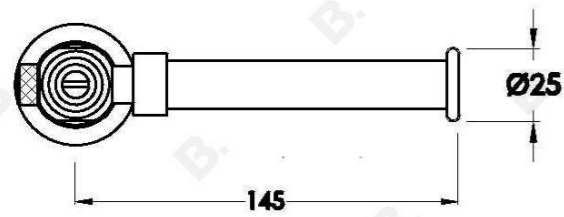

INDUSTRICA TOILET ROLL HOLDER

1.6761.00.0.XX

PRODUCT DIMENSIONS:

Front view:

Side view:

Top view: