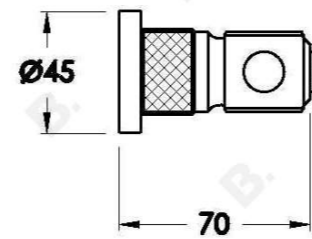

INDUSTRICA TOILET ROLL HOLDER

1.6761.00.0.XX

PRODUCT DIMENSIONS:

Front view:

Side view:

Top view: