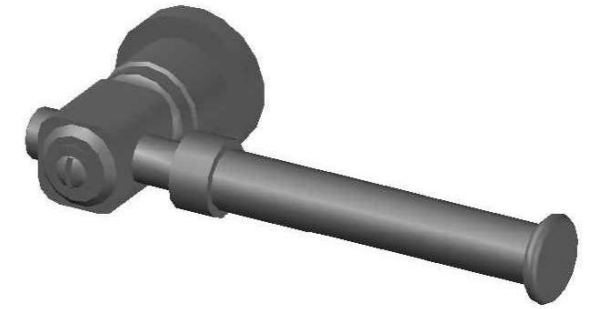

INDUSTRICA TOILET ROLL HOLDER

1.6761.00.0.XX

PRODUCT DIMENSIONS:

Front view:

Side view:

Top view: