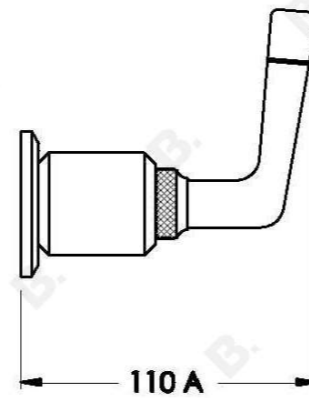

## INDUSTRICA WALL TAPS WITH METAL LEVERS

1.6749.00.3.XX

### PRODUCT DIMENSIONS:

Front view:

Side view:

Top view: