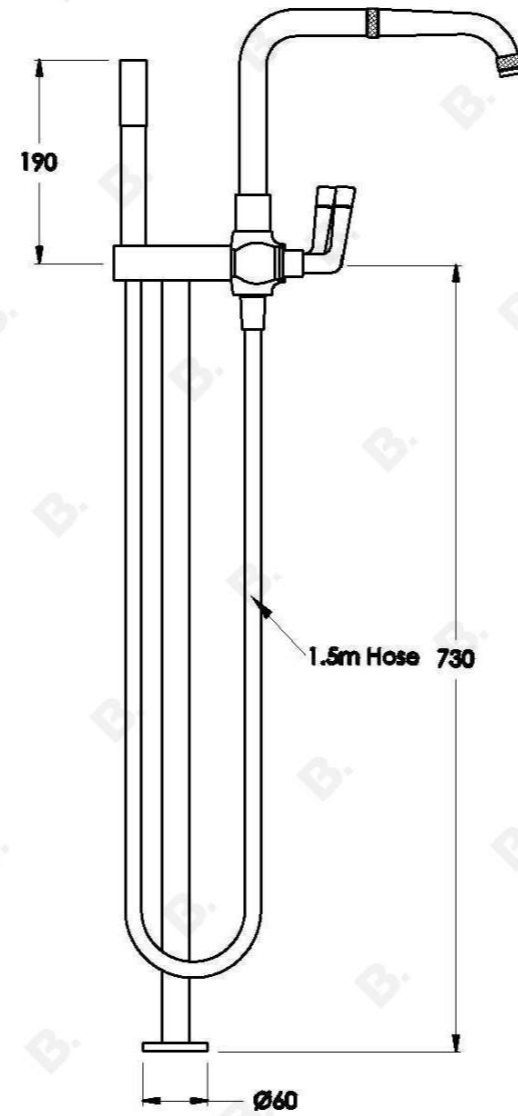

INDUSTRICA FLOOR MOUNTED BATH / HANDSHOWER DIVERTER SET WITH METAL LEVERS

1.9622.32.0.XX

PRODUCT DIMENSIONS:

Front view:

Side view:

Top view: