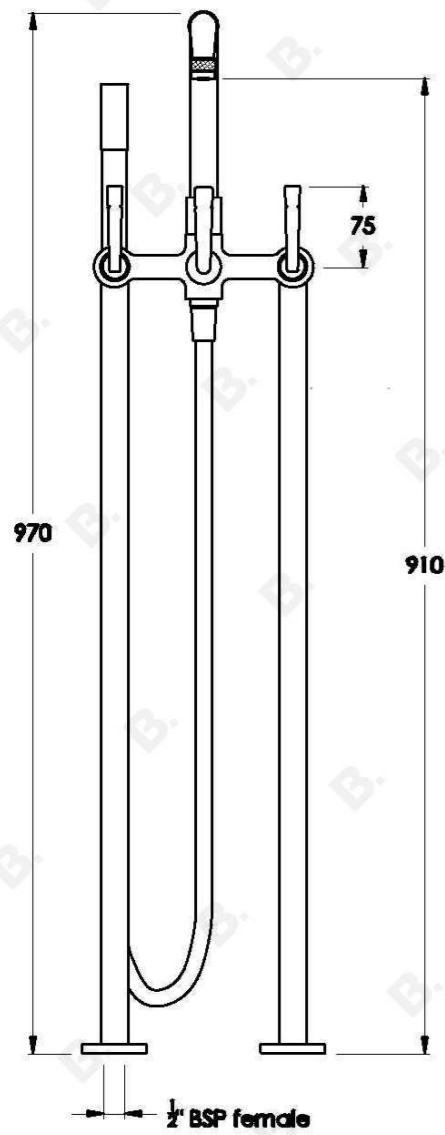

INDUSTRICA FLOOR MOUNTED BATH / HANDSHOWER DIVERTER SET WITH METAL LEVERS

1.9622.32.0.XX

PRODUCT DIMENSIONS:

Front view:

Side view:

Top view: