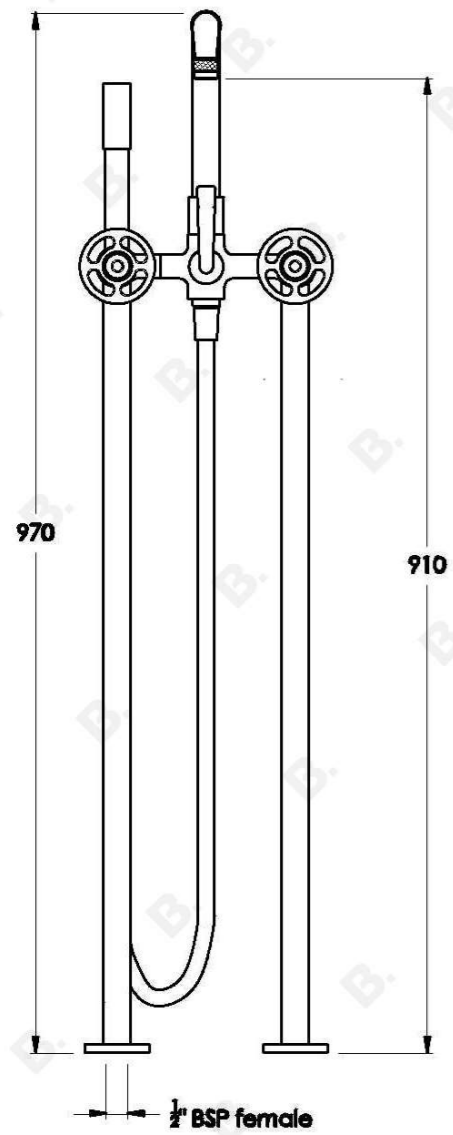

INDUSTRICA FLOOR MOUNTED BATH / HANDSHOWER DIVERTER SET WITH CROSS HANDLES

1.6722.00.2.XX

PRODUCT DIMENSIONS:

Front view:

Side view:

Top view: