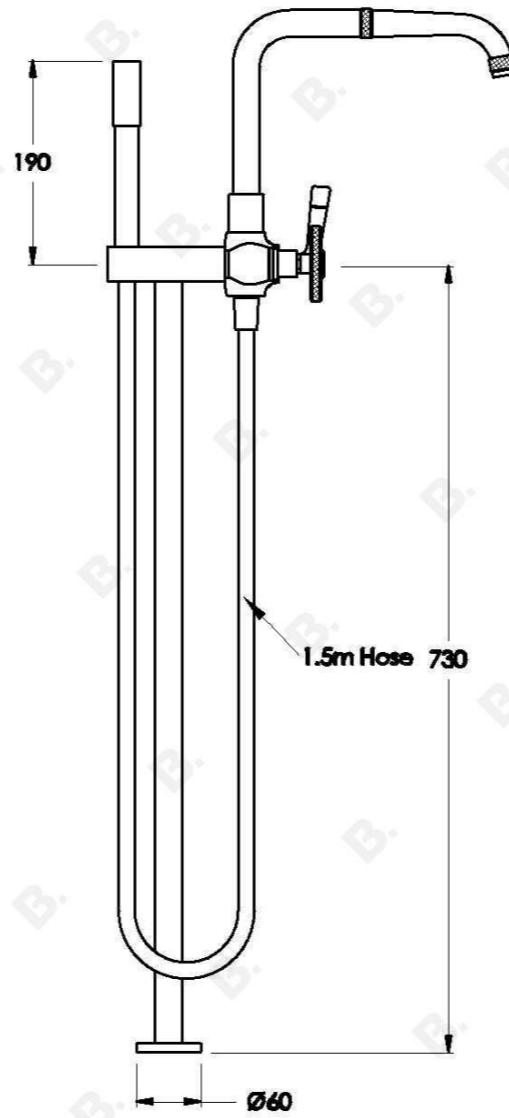

INDUSTRICA FLOOR MOUNTED BATH / HANDSHOWER DIVERTER SET WITH CROSS HANDLES

1.6722.00.2.XX

PRODUCT DIMENSIONS:

Front view:

Side view:

Top view: