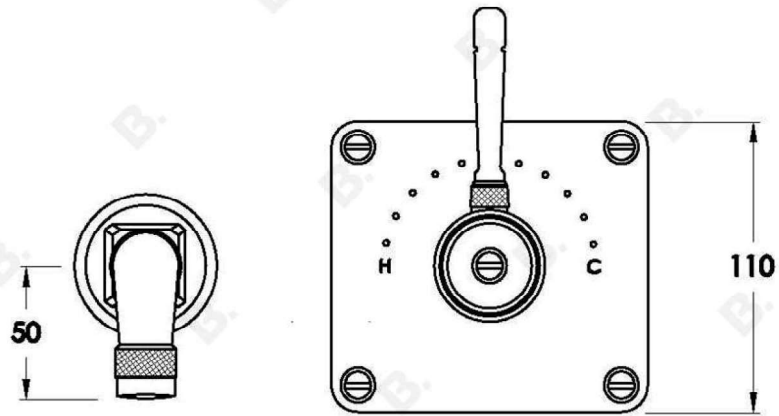

INDUSTRICA WALL MIXER SET WITH METAL LEVER

1.6705.04.0.XX

1.6705.54.0.XX: Flow controlled variant

PRODUCT DIMENSIONS:

Front view:

Side view:

Top view: