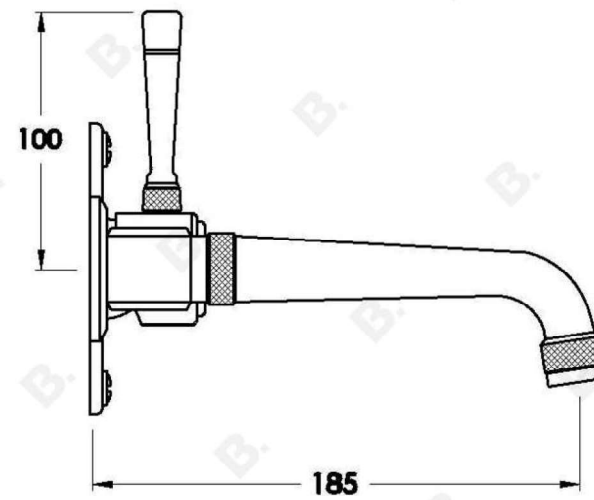

INDUSTRICA WALL MIXER SET WITH METAL LEVER

1.6705.04.0.XX

1.6705.54.0.XX: Flow controlled variant

PRODUCT DIMENSIONS:

Front view:

Side view:

Top view: