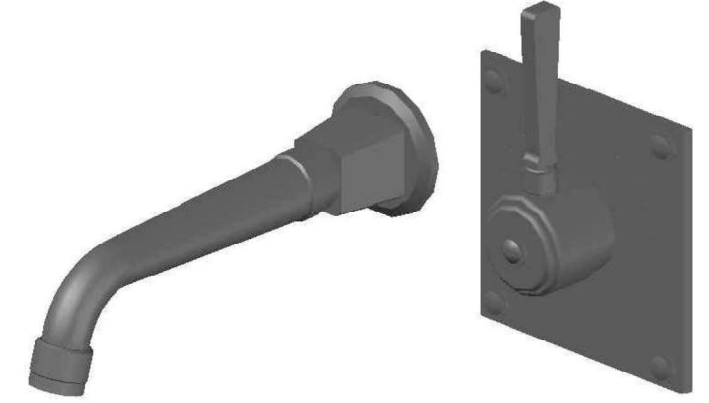

INDUSTRICA WALL MIXER SET WITH METAL LEVER

1.6705.04.0.XX

1.6705.54.0.XX: Flow controlled variant

PRODUCT DIMENSIONS:

Front view:

Side view:

Top view: